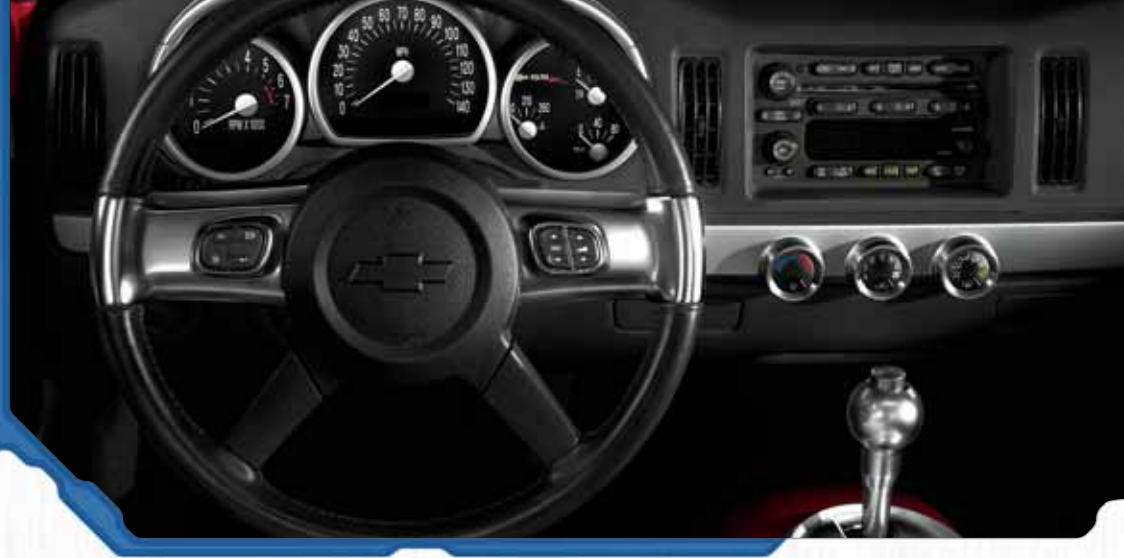

Published dimensions indicated are without optional equipment or accessories. Additional accessories or equipment ordered at the customer's request can result in a minor change in these dimensions.

STANDARD SAFETY FEATURES

- Air bag¹, dual level driver and right front passenger
- Air bag¹, side-impact, driver and right front passenger
- Air bag off switch
- Anti-lockout feature
- Antilock brakes, front and rear
- Automatic daytime running lamps
- Automatic door locks
- Automatic exterior lamp control
- Battery rundown protection
- Battery, maintenance free
- Brake transmission shift interlock
- Disc brakes, front and rear with audible wear indicators
- Door warning lights or reflectors
- Fog lamps
- Halogen headlamps
- Laser etched VIN plate
- Outside power rear view mirrors
- PASSLock theft deterrent
- Rear window defogger
- Remote cargo area cover release
- Remote hood release
- Remote keyless entry
- Safety belt energy mgt. (force limiter)
- Safety belt pretensioners
- Steering wheel controls
- Tinted glass windshield
- Tires with built in tread wear indicators

CAPACITIES (max.)

Curb weight, approximate, lbs.	4760
Cargo volume, approximate, cargo box, cu. ft.	22.5
Fuel capacity, approximate, gallons	25

SELECT INTERIOR FEATURES

S = STANDARD, A = AVAILABLE

Air bags¹, frontal and side impact, driver and front passenger	S
Air conditioning, manual	S
Cruise control, electronic with set and resume speed, includes telltale in instrument panel cluster	S
Defogger, rear-window, electric	S
Driver Information Center, includes trip computer (personal and business trip odometer, fuel data, estimated range, average fuel economy, instantaneous fuel economy, trip timers and personalization features) and message center (monitors numerous systems including low battery, transmission fluid life, oil level, oil life, washer fluid and door ajar)	S
Floormats carpeted, front, removable	S
Keyless entry, remote, includes power programmable door locks, panic button and rear cargo area cover release	S
Mirror, inside rearview, manual day/night, includes dual reading lights	S
Mirror, inside rearview, auto-dimming, includes HomeLink and dual reading lights, and halo lighting	A
Regular production accessory, Auxiliary Gauge Package, with satin chrome appearance, includes 3 gauges; voltmeter, delivered torque and outside temperature reading (SPO-supplied, dealer installed)	A
Regular production accessory, Customized Floor Mats, includes SSR logo and decorative piping (SPO-supplied, dealer installed)	A
Regular production accessory, Cockpit Windbreak (SPO-supplied, dealer installed)	A
Seats, front leather seating surfaces reclining buckets, 6-way power driver seat, 2-way power passenger seat, power lumbar and manual recline	S
Sound system, ETR AM/FM stereo with CD and MP3 player, includes Radio Data System (RDS), seek-and-scan, digital clock, and TheftLock	S
Sound system, ETR AM/FM stereo with 6-disc CD changer, includes seek-and-scan, digital clock, TheftLock and Radio Data System (RDS)	A
Sound system feature, Bose premium speaker system	A
Steering wheel, leather-wrapped rim, includes driver information and redundant audio controls	S
Theft-deterrent system, PASSLock	S
Windows, power, includes driver and express-down	S

¹ Always use safety belts and proper child restraints, even with air bags. Children are safer when properly secured in a rear seat. See the Owner's Manual for more safety information.